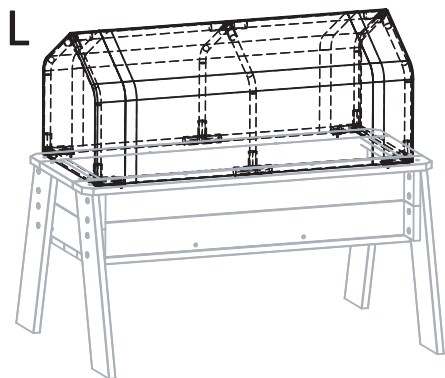

Aksent

EXIT Aksent Greenhouse L/XL

WARNING

Warning. Not suitable for children under 24 months.

EXIT Aksent Greenhouse L/XL

1

L/XL	62.25.30.40	6X	396mm
------	-------------	----	-------

2

L	62.25.31.36	2X	360mm
XL	62.25.32.53	2X	530mm

3

L	62.25.31.10	6X	
XL	62.25.32.10	6X	

4

L/XL	62.25.30.81	4X	
------	-------------	----	--

5

L/XL	62.25.30.82	2X	
------	-------------	----	--

6

L/XL	62.25.30.83	2X	
------	-------------	----	--

7

L/XL	62.25.30.84	1X	
------	-------------	----	--

L/XL	62.25.30.80	1X	
------	-------------	----	--

8

L	62.25.31.20	1X	
XL	62.25.32.20	1X	

11

XL	62.25.32.54	2X	530mm
----	-------------	----	-------