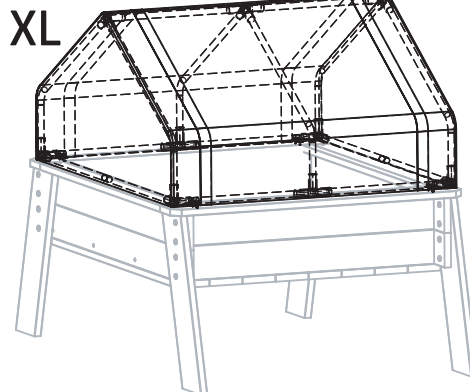

Aksent

EXIT Aksent Greenhouse L/XL

WARNING

Warning. Not suitable for children under 24 months.

EXIT Aksent Greenhouse L/XL

1

L/XL	62.25.30.40	6X	396mm
------	-------------	----	-------

2

L	62.25.31.36	2X	360mm
XL	62.25.32.53	2X	530mm

3

L	62.25.31.10	6X	
XL	62.25.32.10	6X	

4

L/XL	62.25.30.81	4X	
------	-------------	----	--

5

L/XL	62.25.30.82	2X	
------	-------------	----	--

6

L/XL	62.25.30.83	2X	
------	-------------	----	--

7

L/XL	62.25.30.84	1X	
------	-------------	----	--

L/XL	62.25.30.80	1X	
------	-------------	----	--

8

L	62.25.31.20	1X	
XL	62.25.32.20	1X	

11

XL	62.25.32.54	2X	530mm
----	-------------	----	-------