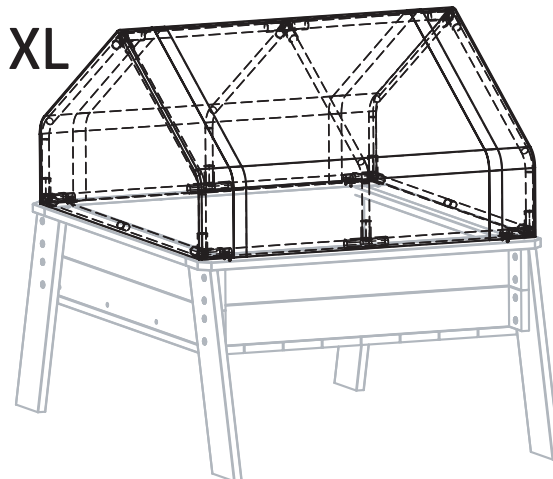

Aksent

EXIT Aksent Greenhouse L/XL

WARNING

Warning. Not suitable for children under 24 months.

EXIT Aksent Greenhouse L/XL

1

L/XL	62.25.30.40	6X	396mm
------	-------------	----	-------

2

L	62.25.31.36	2X	360mm
XL	62.25.32.53	2X	530mm

3

L	62.25.31.10	6X	
XL	62.25.32.10	6X	

4

L/XL	62.25.30.81	4X	
------	-------------	----	--

5

L/XL	62.25.30.82	2X	
------	-------------	----	--

6

L/XL	62.25.30.83	2X	
------	-------------	----	--

7

L/XL	62.25.30.84	1X	
------	-------------	----	--

L/XL	62.25.30.80	1X	
------	-------------	----	--

8

L	62.25.31.20	1X	
XL	62.25.32.20	1X	

11

XL	62.25.32.54	2X	530mm
----	-------------	----	-------