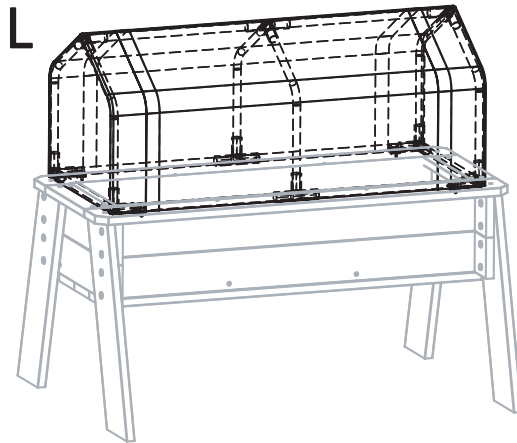

Aksent

EXIT Aksent Greenhouse L/XL

WARNING

Warning. Not suitable for children under 24 months.

EXIT Aksent Greenhouse L/XL

1

L/XL	62.25.30.40	6X	396mm
------	-------------	----	-------

2

L	62.25.31.36	2X	360mm
XL	62.25.32.53	2X	530mm

3

L	62.25.31.10	6X	
XL	62.25.32.10	6X	

4

L/XL	62.25.30.81	4X	
------	-------------	----	--

5

L/XL	62.25.30.82	2X	
------	-------------	----	--

6

L/XL	62.25.30.83	2X	
------	-------------	----	--

7

L/XL	62.25.30.84	1X	
------	-------------	----	--

L/XL	62.25.30.80	1X	
------	-------------	----	--

8

L	62.25.31.20	1X	
XL	62.25.32.20	1X	

11

XL	62.25.32.54	2X	530mm
----	-------------	----	-------